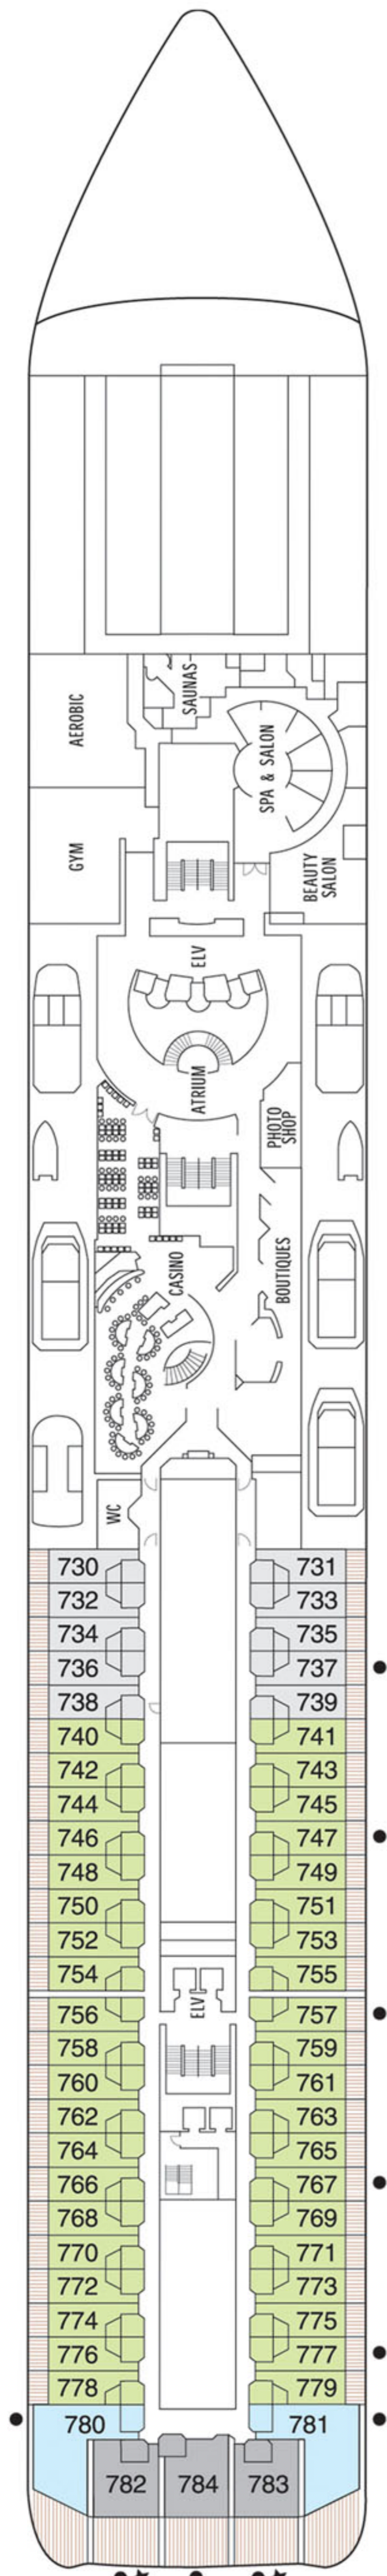

SEVEN SEAS MARINER DECK 7

- MASTER SUITE
- MARINER SUITE
- GRAND SUITE
- SEVEN SEAS SUITE
- HORIZON SUITE
- CATEGORY A
- CATEGORY B
- CATEGORY C
- CATEGORY D
- CATEGORY E
- CATEGORY F
- CATEGORY G
- CATEGORY H

- THREE GUEST CAPACITY SUITES
- ♿ WHEELCHAIR ACCESSIBLE